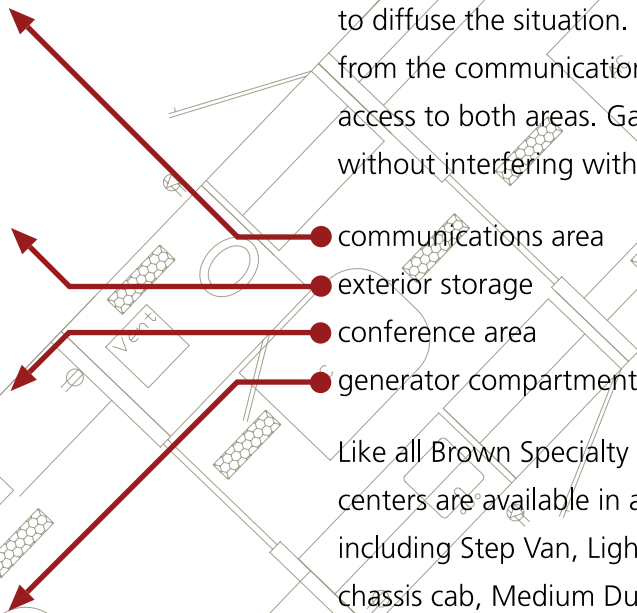

Brown Engineers understand this, and have designed almost every possible surface in Brown Mobile Command Centers to be dry-erasable. Less time scrambling means more time to diffuse the situation. We have zoned the Command area from the communications center and created controlled access to both areas. Galley and restroom are easily accessible without interfering with work centers.

Like all Brown Specialty Vehicles, our mobile command centers are available in a number of different configurations, including Step Van, Light Duty chassis cab, Medium duty chassis cab, Medium Duty cutaway chassis cab, Fifth Wheel and Pull Tongue trailers, and more.